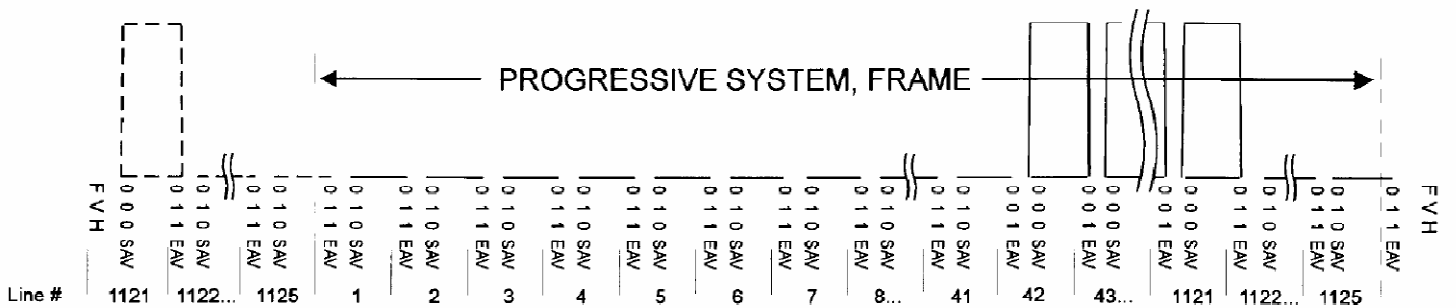

## Horizontal Pixel Timing

## Vertical Line Timing (Segmented Frame)

# 2048 x 1080 @ 24fps Video Timing Diagram

Horizontal Pixel Timing

Vertical Line Timing (Progressive Scan)

Note: This video format is identical to 1920x1080@24p (SMPTE 274M) except for the location of the TRS-EAV packet