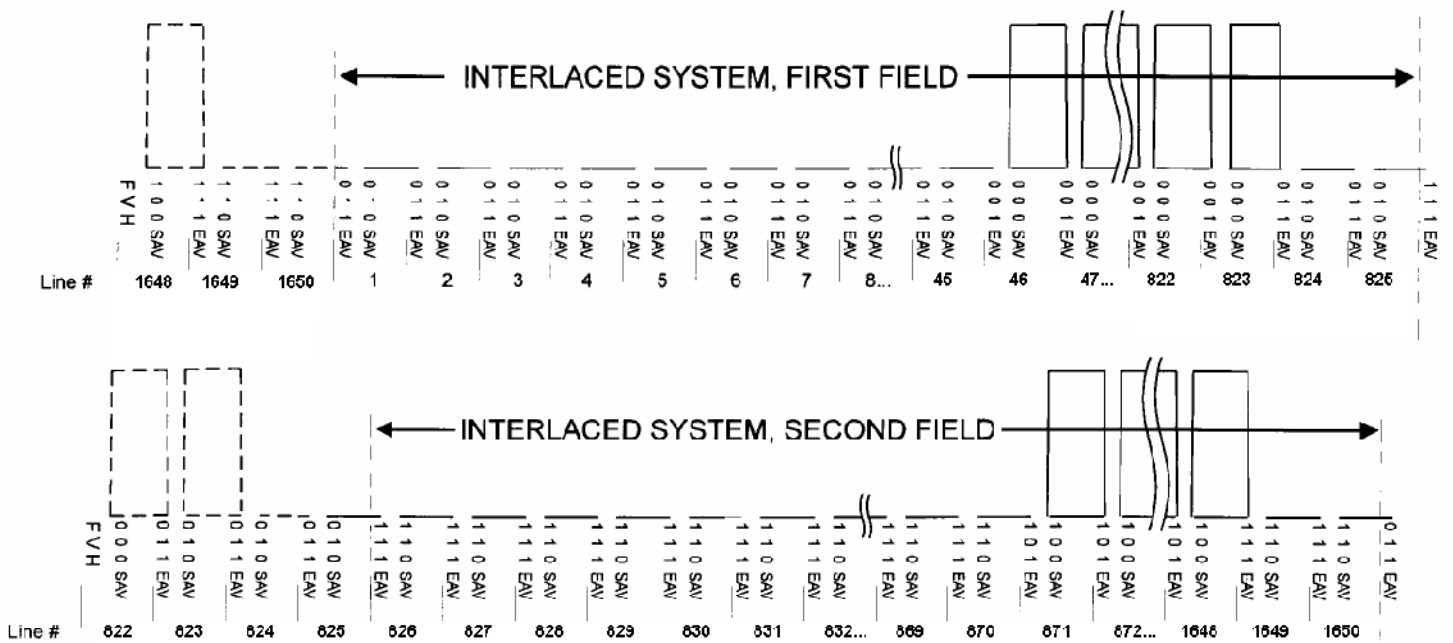

# 2048 x 1556 @ 18fps Video Timing Diagram

## Horizontal Pixel Timing

## Vertical Line Timing (Segmented Frame)

# 2048 x 1080 @ 24fps Video Timing Diagram

Horizontal Pixel Timing

Vertical Line Timing (Progressive Scan)

Note: This video format is identical to 1920x1080@24p (SMPTE 274M) except for the location of the TRS-EAV packet